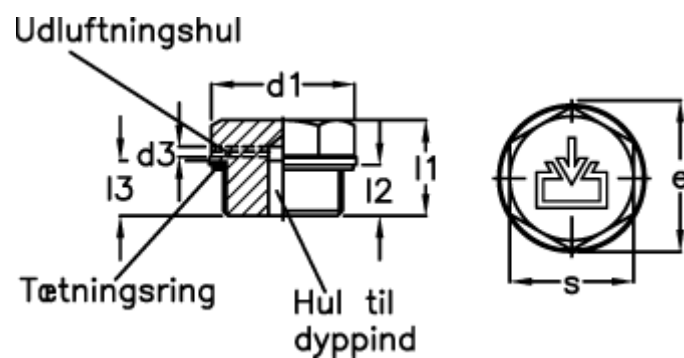

Article number: 20240555

Description: E+G

Threaded plug GN 741-22-M16x1,5-ES-2

Measures

$d1 = 22$

$d2 = M16x1,5$

$d3 = 2$

$d4 = M5$

$e = 20.8$

$l1 = 15.5$

$l2 = 8.0$

$s = 12$